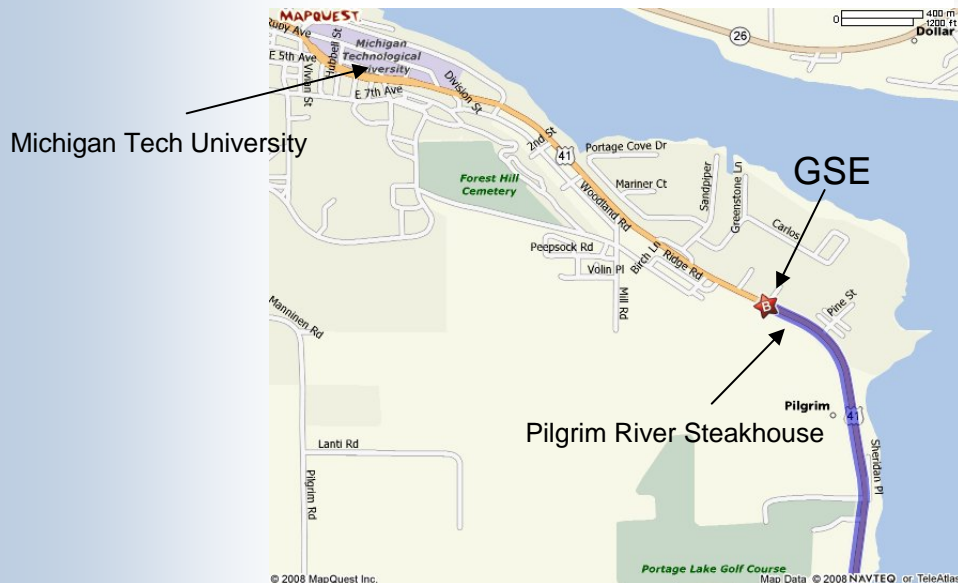

Driving Directions From South

- From Chassell, driving NORTH, as soon as you pass the Pilgrim River Steakhouse, look for the Pilgrim Terrace sign on your RIGHT hand side.
- Turn into the Pilgrim Terrace driveway and you will find GSE on the left.

GSE

North
↑

GSE