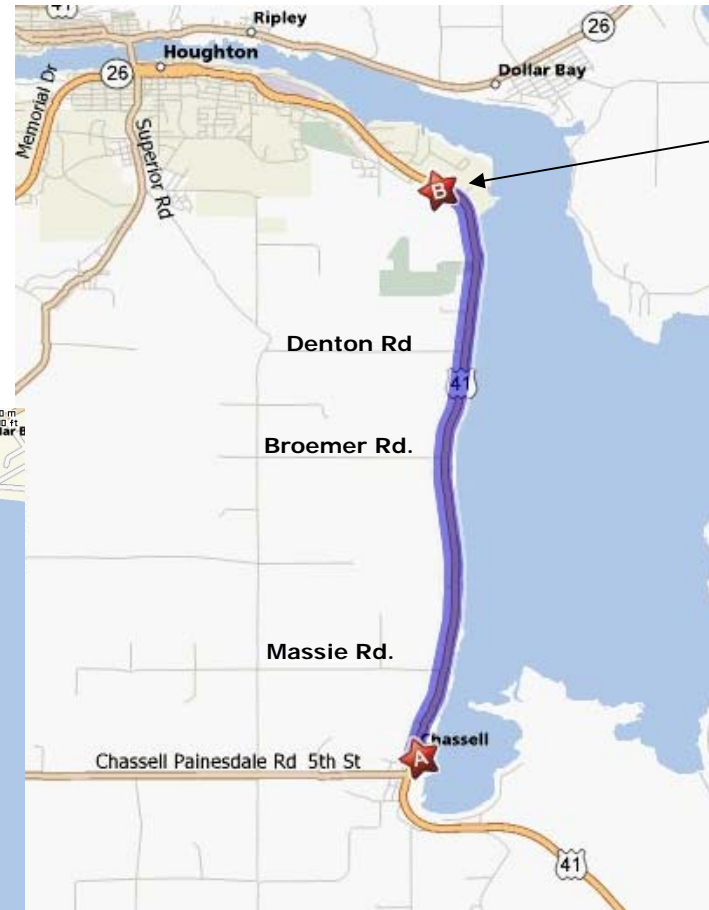

Directions from Airport

Houghton County Memorial Airport
 Airport Code: CMX

Michigan Tech University

	Directions	Miles
1.	Start going west on Airpark Blvd toward Industrial Dr	1.0
2.	Turn left on US-41 S	6.5
3.	Turn right on US-41 S/MI-26 S	0.4
4.	Turn left on US-41 S	3.0
5.	About 1 mile past Michigan Tech Campus, just past the BP Gas Station, turn left into Pilgrim Terrace. GSE will be on your left.	

GSE Office Building

GSE: 47500 US Hwy 41
 Houghton, MI 49931
 906-482-1235

Driving Directions From South

- From Chassell, driving NORTH, as soon as you pass the Pilgrim River Steakhouse, look for the Pilgrim Terrace sign on your RIGHT hand side.
- Turn into the Pilgrim Terrace driveway and you will find GSE on the left.

Lodging Locations