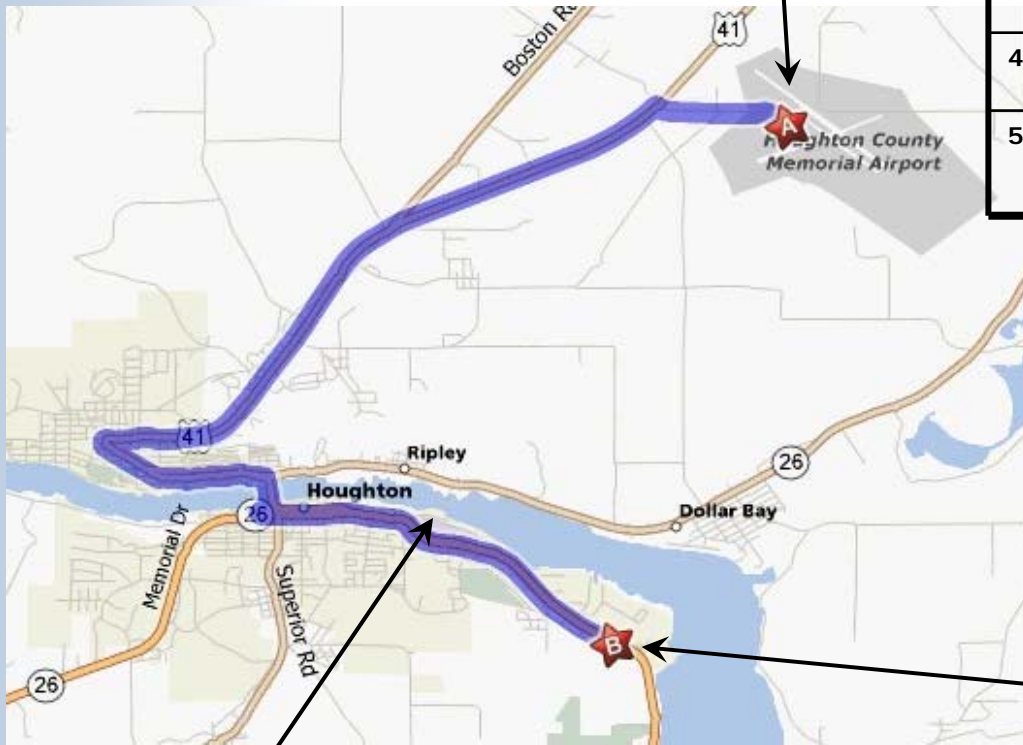

Directions from Airport

Houghton County Memorial Airport
 Airport Code: CMX

Michigan Tech University

	Directions	Miles
1.	Start going west on Airpark Blvd toward Industrial Dr	1.0
2.	Turn left on US-41 S	6.5
3.	Turn right on US-41 S/MI-26 S	0.4
4.	Turn left on US-41 S	3.0
5.	About 1 mile past Michigan Tech Campus, just past the BP Gas Station, turn left into Pilgrim Terrace. GSE will be on your left.	

GSE Office Building

GSE: 47500 US Hwy 41
 Houghton, MI 49931
 906-482-1235

Driving Directions From South

- From Chassell, driving NORTH, as soon as you pass the Pilgrim River Steakhouse, look for the Pilgrim Terrace sign on your RIGHT hand side.
- Turn into the Pilgrim Terrace driveway and you will find GSE on the left.

Lodging Locations